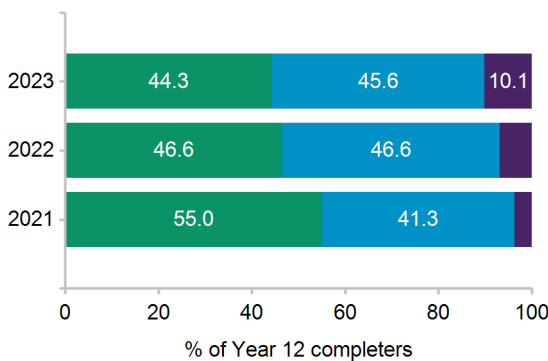

Engagement over time